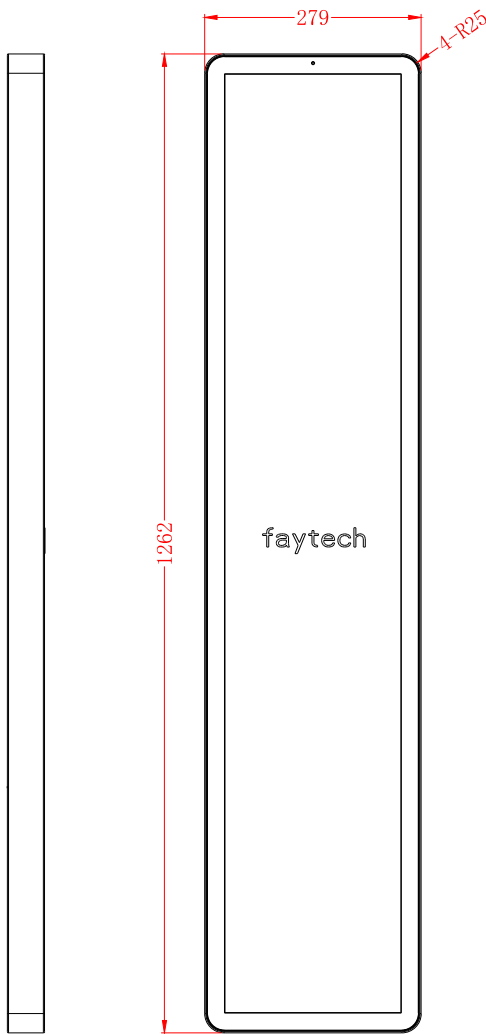

Product name				48.5" Strip-type LCD Monitor (2K)			
Article code / EAN number				FT485MOB			
Global Article Code	European Article Code	Release date (DIMY)	Version*	Global Article Code	European Article Code	Release date (DIMY)	Version*
3030513434	-	01/03/2022	v1				

IP rating	
IP65 front / IP40 back	

LCD Panel	
Screen diagonal (Inch/cm)	48.5/121.92
Display active screen size (cm)	120.96×22.68
Aspect ratio	48:9
Physical resolution	1920×360
Colours displayed	16.7M
Brightness (cd/m²)	500
Contrast	4000:1
Typical reaction time Tr/ Tf (ms)	8/8
Visual Angle horizontal/vertical (°)	178/178
Backlight / Backlight Lifetime (hours)	LED / 30,000

External Connectors	
Video	1x HDMI 1.4
	1x DP
	1x VGA
Audio	1x Audio-out
Connector	1x 24V DC-IN
Sensor	1x IR receiver (for remote)

Glass Panel	
Surface Hardness	7H
Surface Treatment	Anti-glare (chemical etching)
Glass Strengthening	Physically Strengthened

Operation / Mechanical	
Operating Temperature (°C)	-10 ~ +60
Humidity Range (RH)	10% - 90%
Net weight (kg)	12.05
Gross weight (kg)	15.05 (incl. cartonage)
Housing material	Aluminum
Housing (mm) L x W x H	279.0 x 48.0 x 1262.0
Mounting	See drawing (VESA 75 & others)

Power	
Power Supply	100-240V ACDC active switching; 24V DC-Out
Working Power (W)	24
Power Consumption (W)	27
Stand-By Consumption (W)	<1

Included in the Delivery	
Power Supply (see Power section)	
HDMI Cable	
Remote Controller (IR)	

Tolerance: ± 1.5mm

Errata and technical modifications reserved