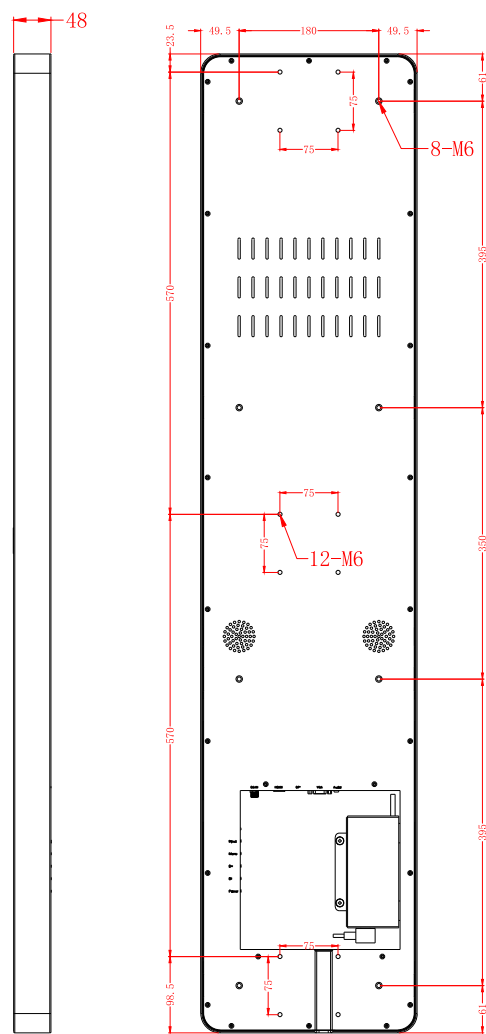

Product name				48.5" Strip-type LCD Monitor (2K)			
Article code / EAN number				FT485MOB			
Global Article Code	European Article Code	Release date (DIMY)	Version*	Global Article Code	European Article Code	Release date (DIMY)	Version*
3030513434	-	01/03/2022	v1				

IP rating	
IP65 front / IP40 back	

LCD Panel	
Screen diagonal (Inch/cm)	48.5/121.92
Display active screen size (cm)	120.96×22.68
Aspect ratio	48:9
Physical resolution	1920×360
Colours displayed	16.7M
Brightness (cd/m²)	500
Contrast	4000:1
Typical reaction time Tr/ Tf (ms)	8/8
Visual Angle horizontal/vertical (°)	178/178
Backlight / Backlight Lifetime (hours)	LED / 30,000

External Connectors	
Video	1x HDMI 1.4
	1x DP
	1x VGA
Audio	1x Audio-out
Connector	1x 24V DC-IN
Sensor	1x IR receiver (for remote)

Glass Panel	
Surface Hardness	7H
Surface Treatment	Anti-glare (chemical etching)
Glass Strengthening	Physically Strengthened

Operation / Mechanical	
Operating Temperature (°C)	-10 ~ +60
Humidity Range (RH)	10% - 90%
Net weight (kg)	12.05
Gross weight (kg)	15.05 (incl. cartonage)
Housing material	Aluminum
Housing (mm) L x W x H	279.0 x 48.0 x 1262.0
Mounting	See drawing (VESA 75 & others)

Power	
Power Supply	100-240V ACDC active switching; 24V DC-Out
Working Power (W)	24
Power Consumption (W)	27
Stand-By Consumption (W)	<1

Included in the Delivery	
Power Supply (see Power section)	
HDMI Cable	
Remote Controller (IR)	

Tolerance: ± 1.5mm

Errata and technical modifications reserved