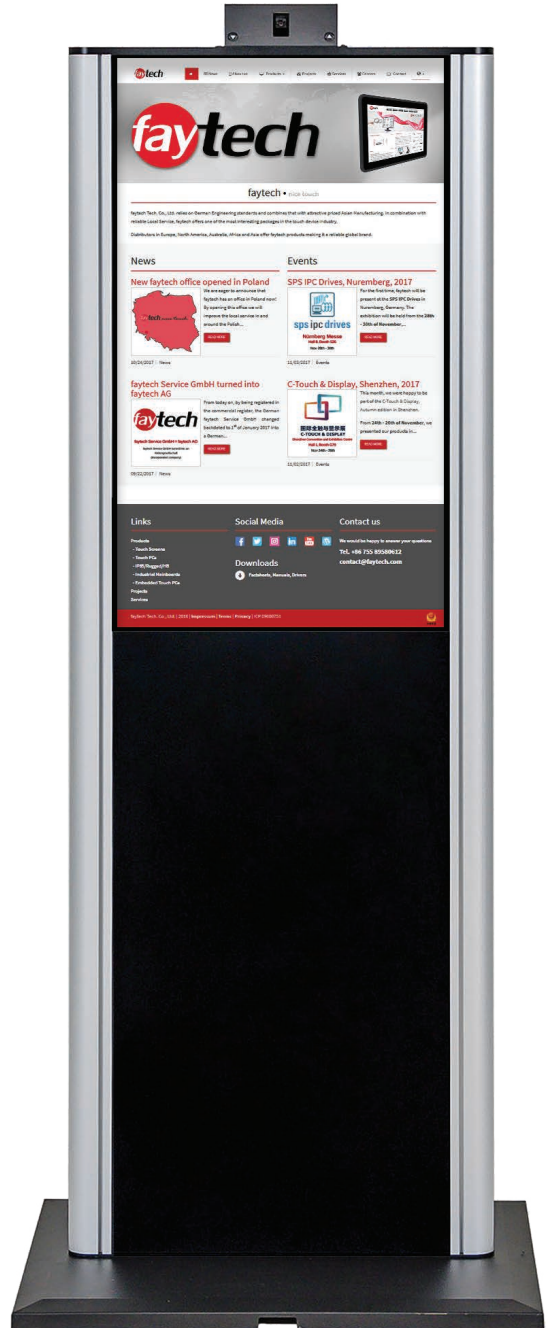

43" Touch Monitor Kiosk

- Reinforced front glass with anti-glare (chemical etched)
- 10-Finger-Multi Touch Capacitive Touch Panel
- A+ quality industrial LCD panels
- Straight out-of-the-box working Monitor Kiosk
- 2 years guarantee
- Camera on top (optional)
- Installed industrial PC inside (optional)

Available in 21.5", 32" 43" and 55" sizes, faytech's Touch Monitor Kiosks are manufactured to feature Full HD industrial 24/7 LCD panels for continuous use with energy-efficient LED backlight technology. All models come with 10-finger multitouch capacitive touch panels and stylish appearance.

Each kiosk has an extra wide viewing angle and anti-glare surface treatment (chemical etched), A+ quality industrial LCD panels backed by faytech's 100% no dead pixel guarantee and glass front reaching Mosh 7. This Kiosk has the most common connectors available, such as VGA, DVI-D, HDMI, PC-Audio, USB-Touch and DC-In.

Product name	43" Touch Monitor Kiosk
Model number / EAN number	FT43TMKCAPOB / 6920734043019

IP Rating	
IP65 Front / IP40 Back	

LCD Panel	
Screen diagonal (Inch/cm)	42.5/107.95
Display active screen size (cm)	94.09×52.92
Aspect ratio	16:9
Physical resolution	1920×1080
Maximum showable resolution	1920×1200
Colours displayed	16.7M
Brightness (cd/m ²)	400
Contrast	3000:1
Typical reaction time Tr/Tf (ms)	4/4
Visual Angle horizontal/vertical (°)	179/179
Backlight / Backlight Lifetime (hours)	LED / 60,000