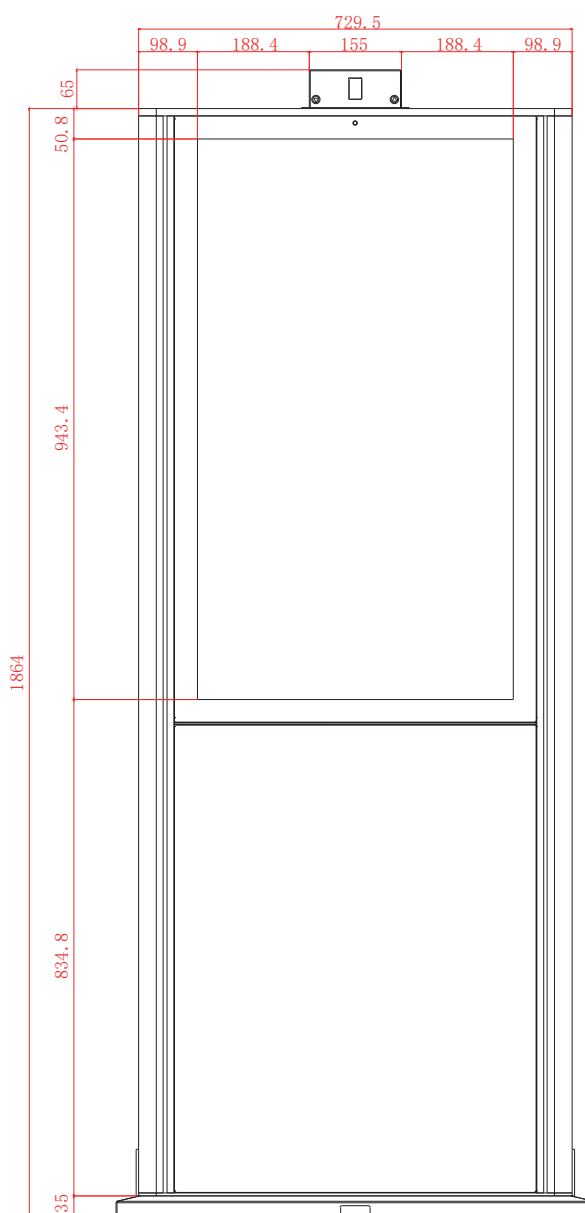

Touch Panel	
Touch Technology	Projected Capacitive 10-point Multitouch
Touch Panel Drivers	Windows; Linux; Mac; Android
Touch Life (Contacts)	Unlimited
Surface Hardness	7H
Surface Treatment	Anti glare (chemically etched)

Power	
Power Supply	100-240V ACDC active switching; 24V DC-Out
Working Power (V)	24
Power Consumption (W)	90
Stand-By Consumption (W)	<1